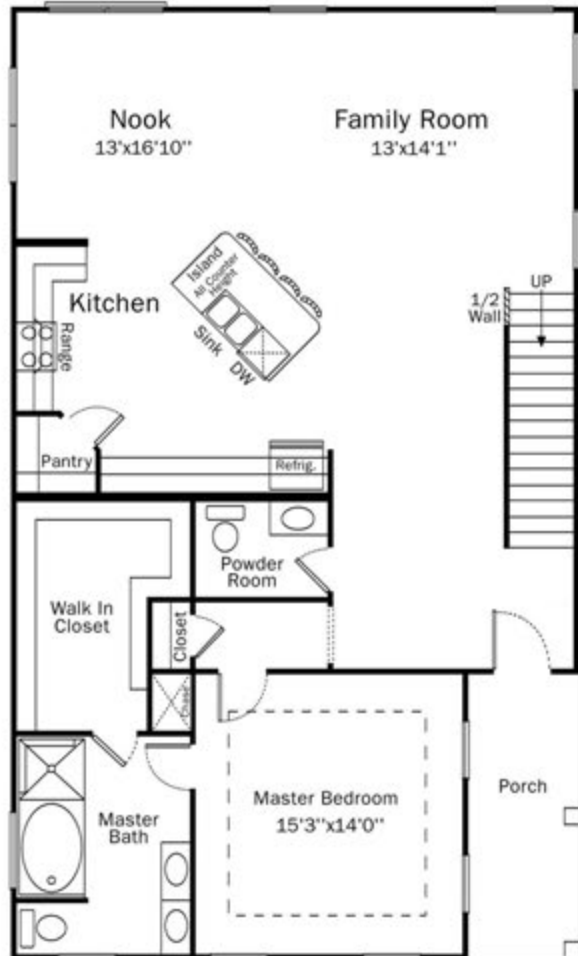

The Murray

First Floor

Second Floor

Optional 10'x12' Screen Porch

Premier Shower
Shower Option in
Lieu of Garden Tub