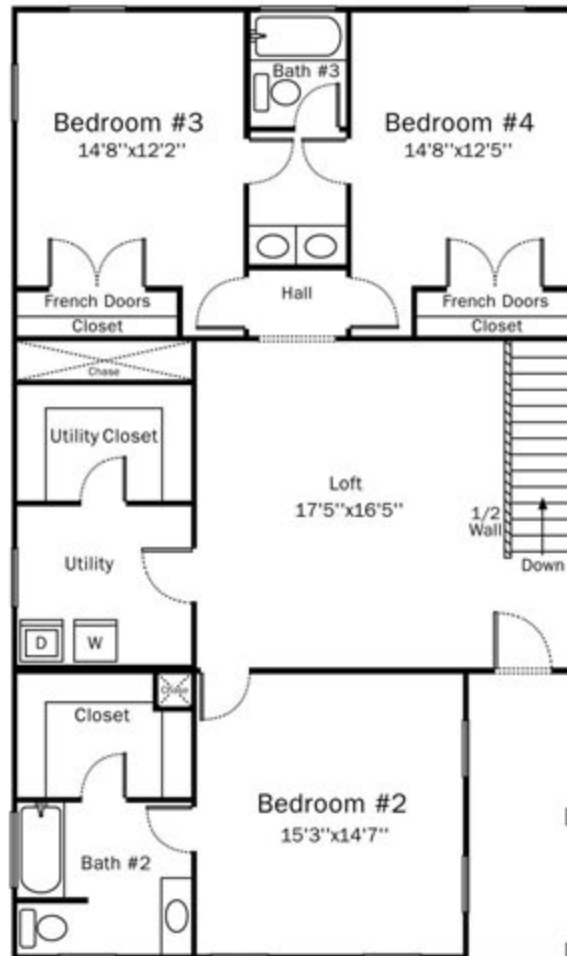

The Murray

First Floor

Second Floor

Optional 10'x12' Screen Porch

Premier Shower
Shower Option in
Lieu of Garden Tub